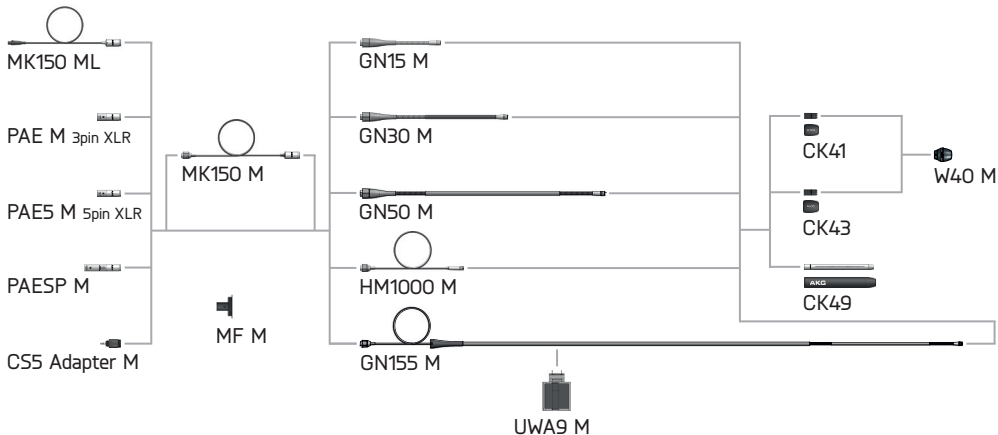

DISCREET ACOUSTICS MODULAR SERIES PLUS

SYSTEM OVERVIEW

AKG Acoustics GmbH, Lemböckgasse 21-25, 1230 Vienna/AUSTRIA, phone: +43 1 86654 0, email: sales@akg.com

9100U13840_B

AKG Acoustics, U.S. 8400 Balboa Boulevard, Northridge, CA 91329, USA, phone: +1 818 920 3212, email: akgsusa@harman.com

For further information about the product line, safety and mounting instructions, please visit: www.akg.com.

This product conforms to the standards listed in the related Declaration of Conformity. To order a free copy of the Declaration of Conformity for this product, visit www.akg.com or contact sales@akg.com

Specifications subject to change without notice.