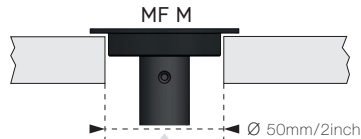

on/off toggle
ptt push to talk
ptm push to mute
- without any function

PAE M / PAE5 M